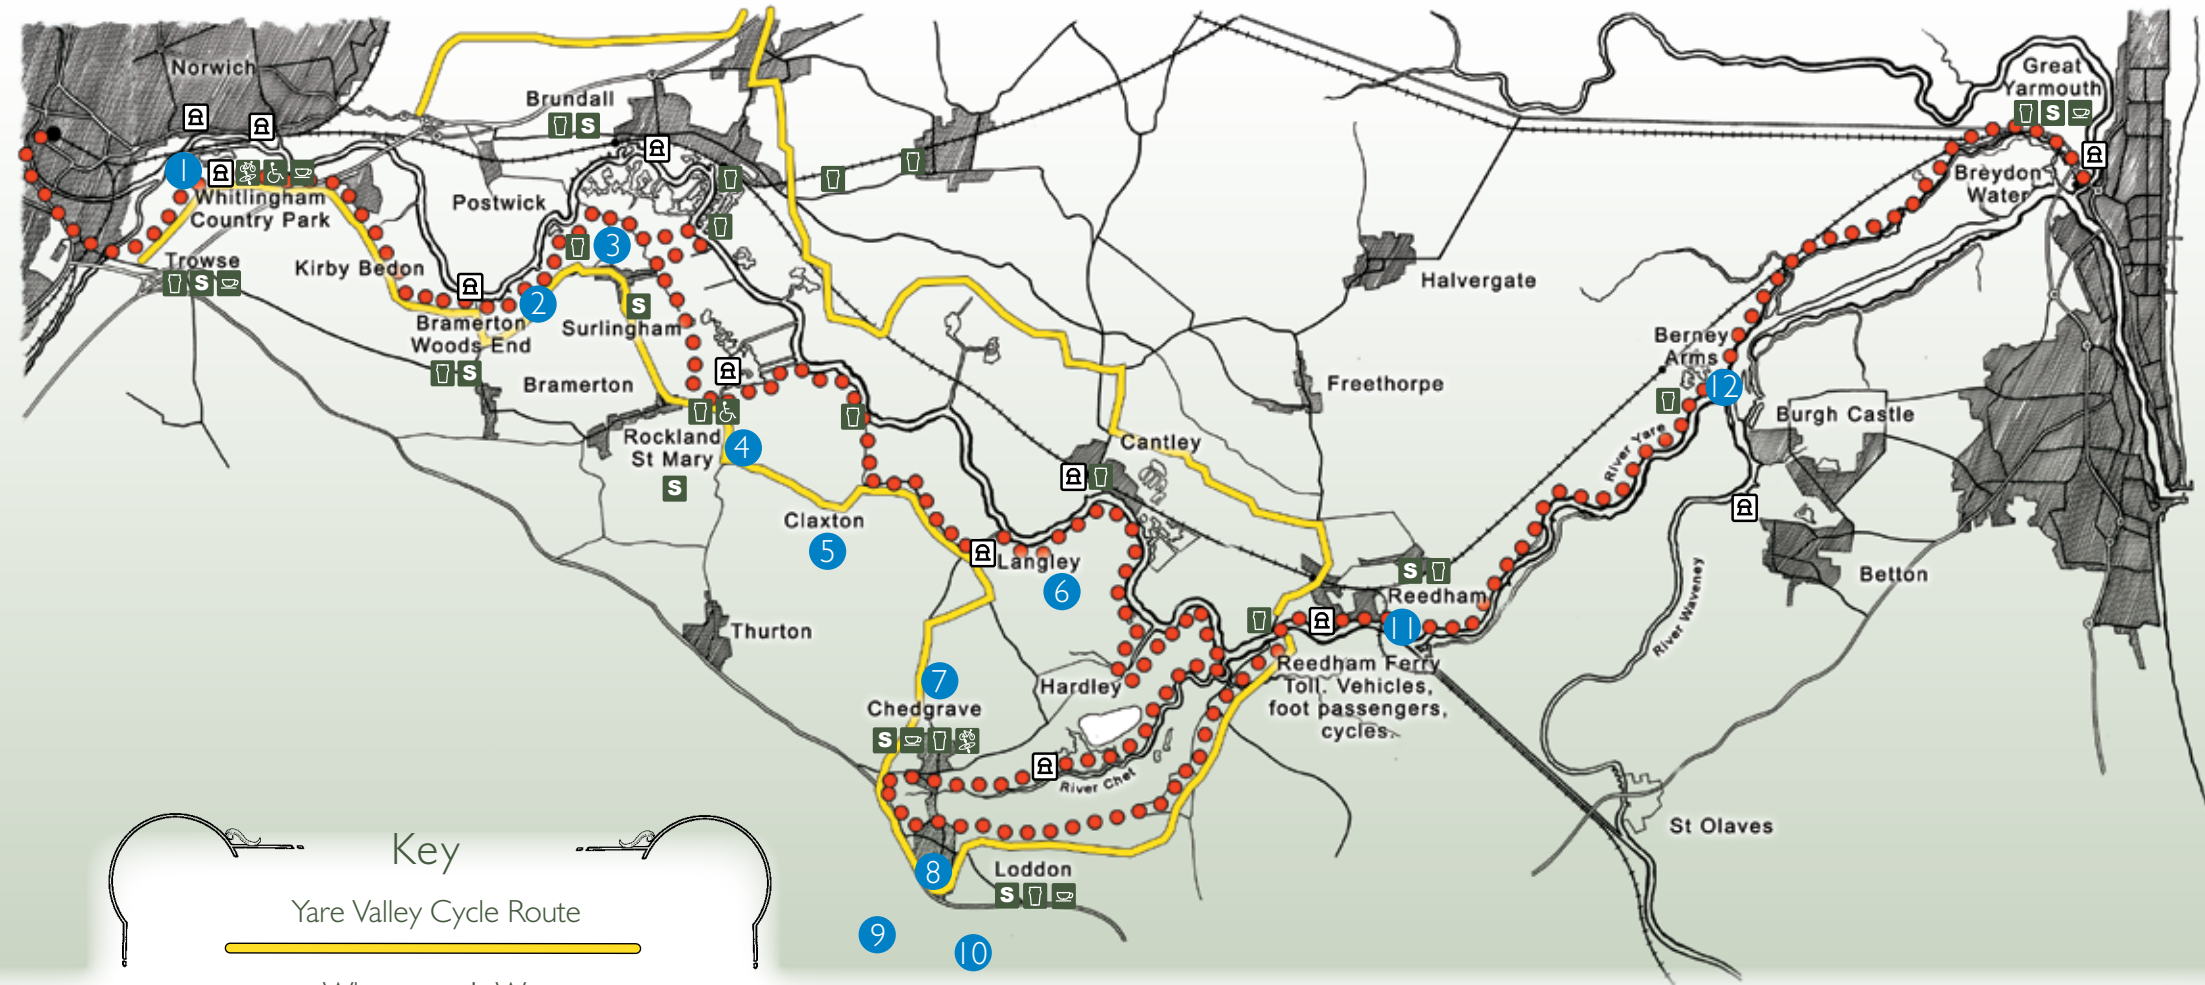

Wherryman's Way

This map is based upon Ordnance Survey material with the permission of Ordnance Survey on behalf of the Controller of Her Majesty's Stationery Office © Crown copyright. Unauthorised reproduction infringes Crown copyright and may lead to prosecution or civil proceedings. Norfolk County Council. Licence No: 100019340. 2008.

Key

Yare Valley Cycle Route

Wherryman's Way

Pub
 Tearoom
 Shops
 24hr Mooring
 Easy Access Path
 Bike/Canoe Hire

Circular Walks

- 1 Whittingham
- 2 Bramerton
- 3 Surlingham
- 4 Rockland St Mary
- 5 Claxton
- 6 Langley with Hardley
- 7 Chedgrave
- 8 Loddon
- 9 Loddon Ingloss
- 10 Loddon – Warren Hills
- 11 Reedham
- 12 Berney Arms