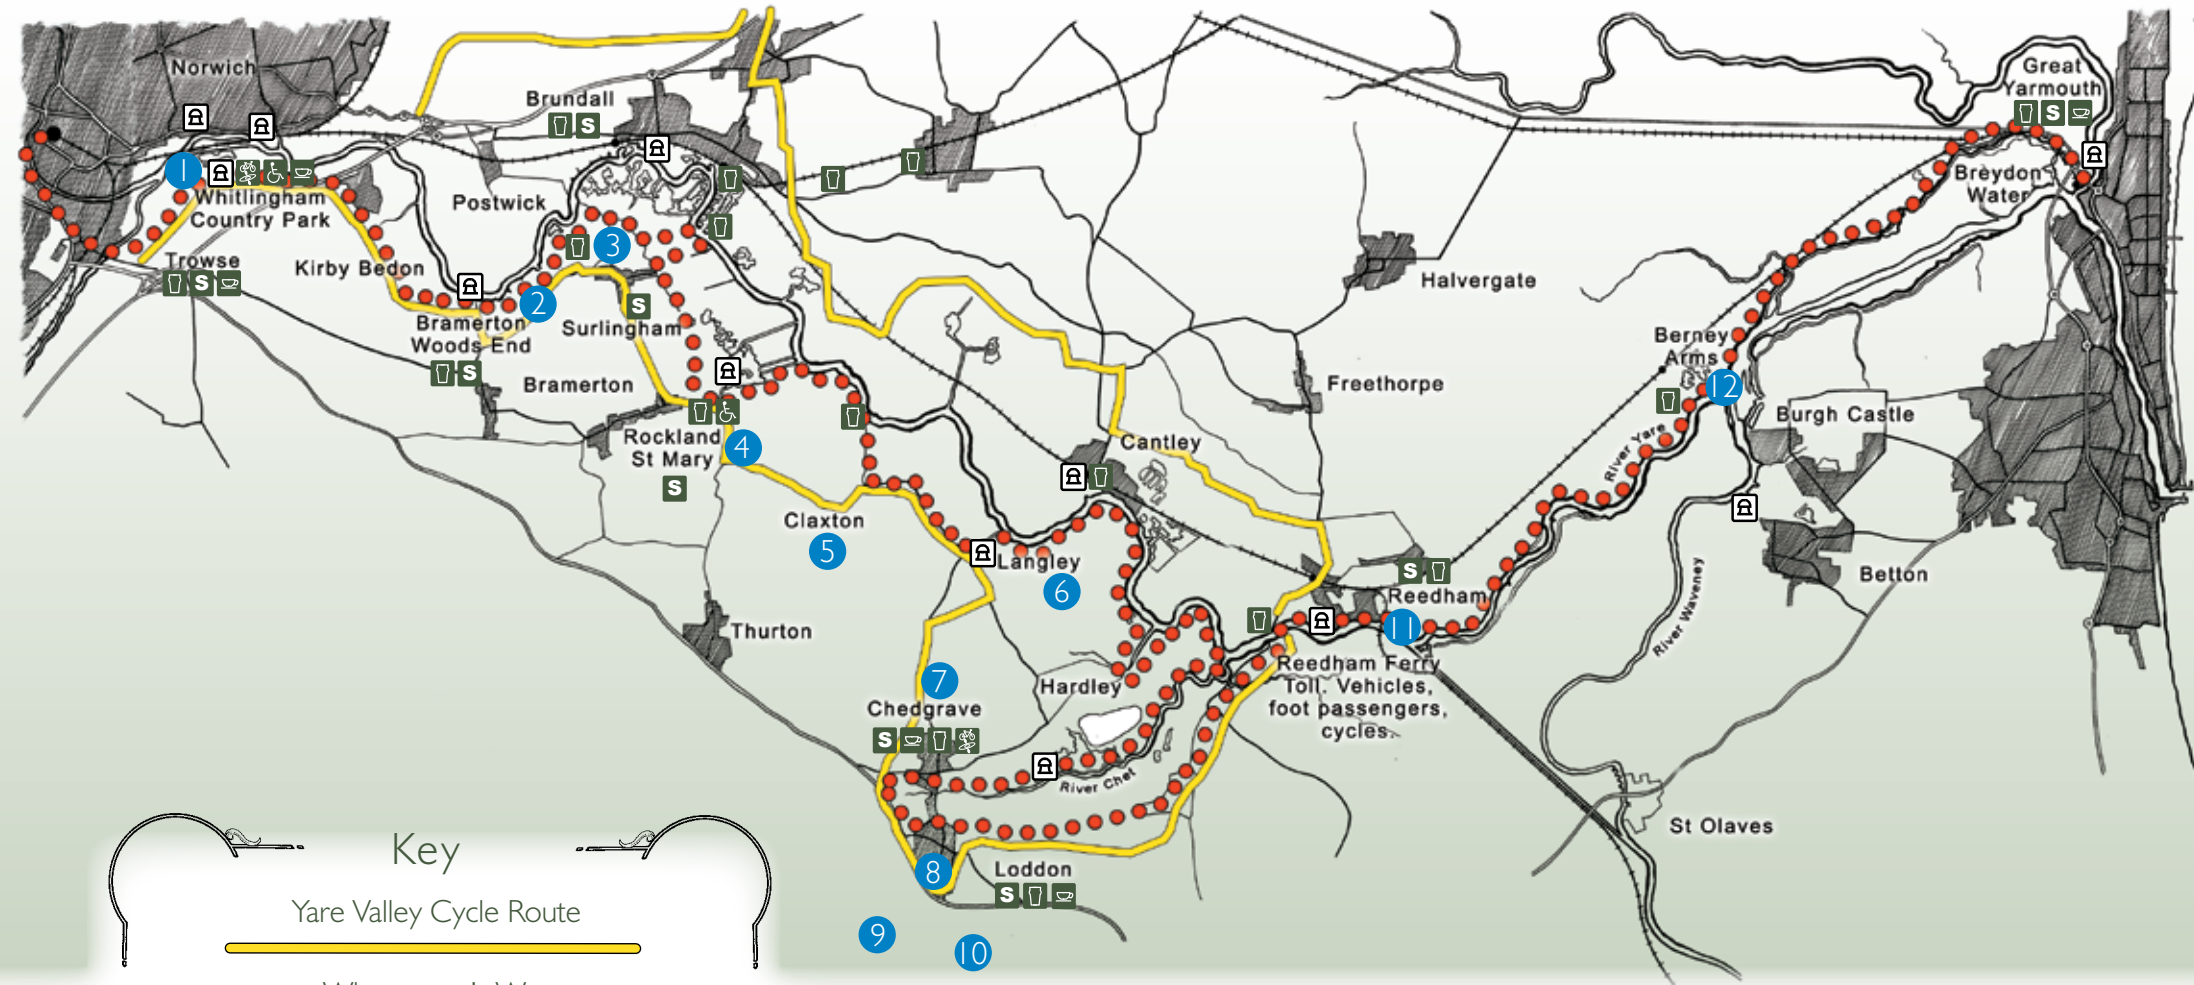

Wherryman's Way

This map is based upon Ordnance Survey material with the permission of Ordnance Survey on behalf of the Controller of Her Majesty's Stationery Office © Crown copyright. Unauthorised reproduction infringes Crown copyright and may lead to prosecution or civil proceedings. Norfolk County Council. Licence No: 100019340. 2008.

Key

Yare Valley Cycle Route

Wherryman's Way

Pub
 Tearoom
 Shops
 24hr Mooring
 Easy Access Path
 Bike/Canoe Hire

Circular Walks

- 1 Whittingham
- 2 Bramerton
- 3 Surlingham
- 4 Rockland St Mary
- 5 Claxton
- 6 Langley with Hardley
- 7 Chedgrave
- 8 Loddon
- 9 Loddon Ingloss
- 10 Loddon – Warren Hills
- 11 Reedham
- 12 Berney Arms